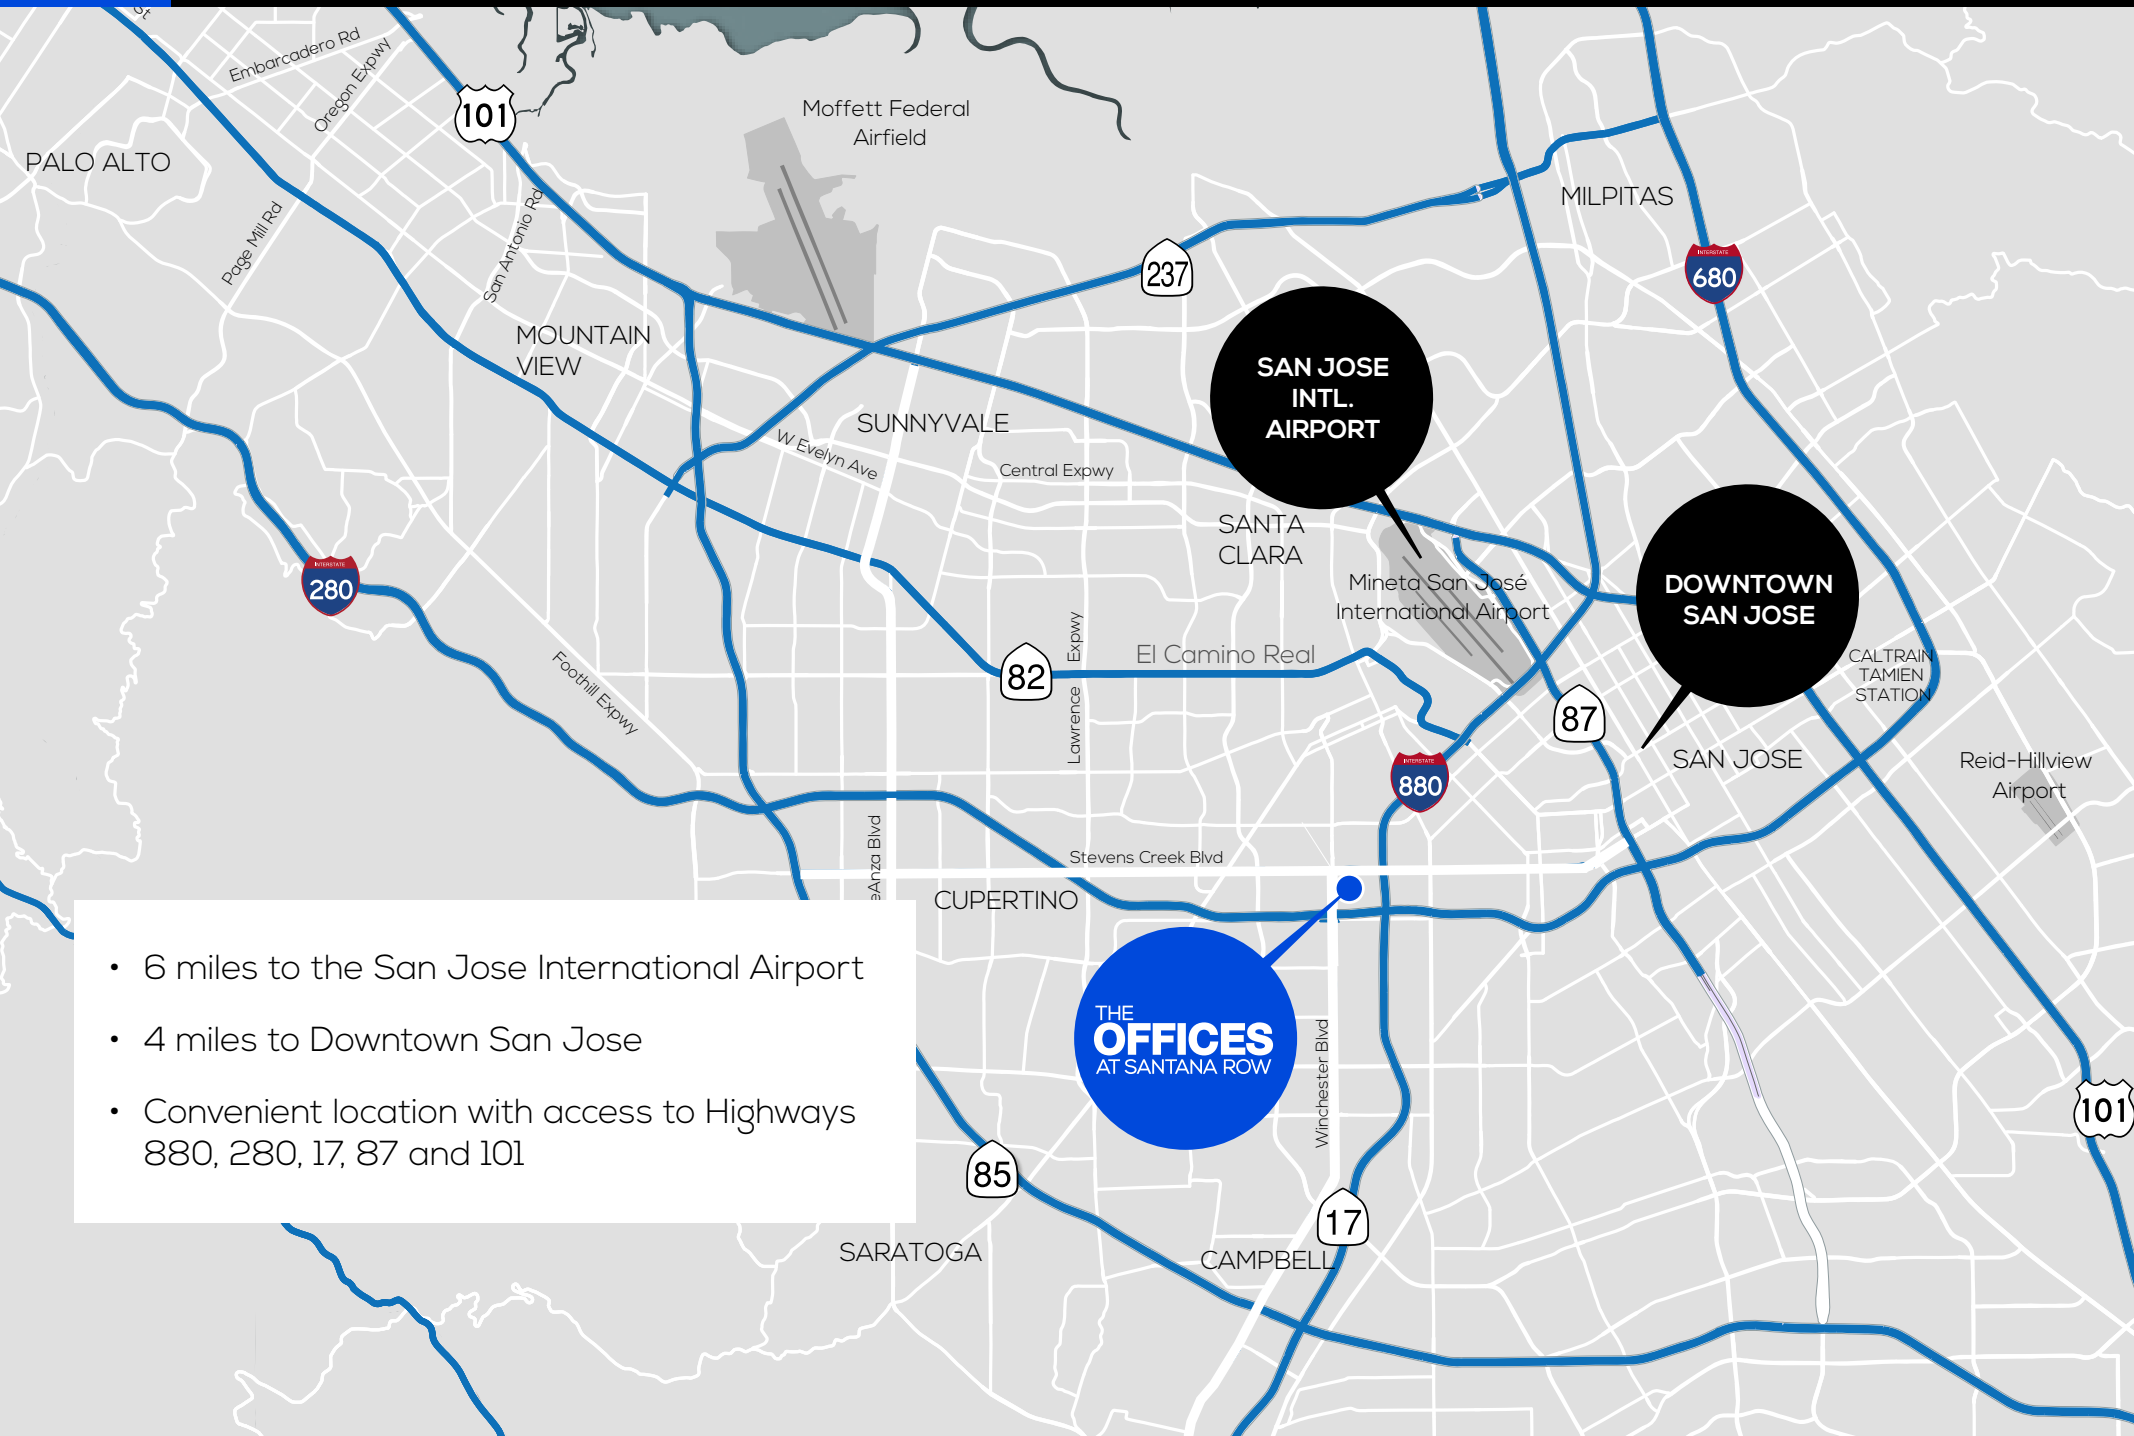

SAN JOSE, CA

SAN JOSE
INTL.
AIRPORT

DOWNTOWN
SAN JOSE

THE
OFFICES
AT SANTANA ROW

- 6 miles to the San Jose International Airport
- 4 miles to Downtown San Jose
- Convenient location with access to Highways 880, 280, 17, 87 and 101

SANTANA ROW | WORLD-CLASS AMENITIES

SHOPS AND RESTAURANTS

35 restaurants & cafe's offering everything from pizza to sushi, tea to cappuccino, salads to burgers, charcuterie to oysters, or trout to steak. The options are endless.