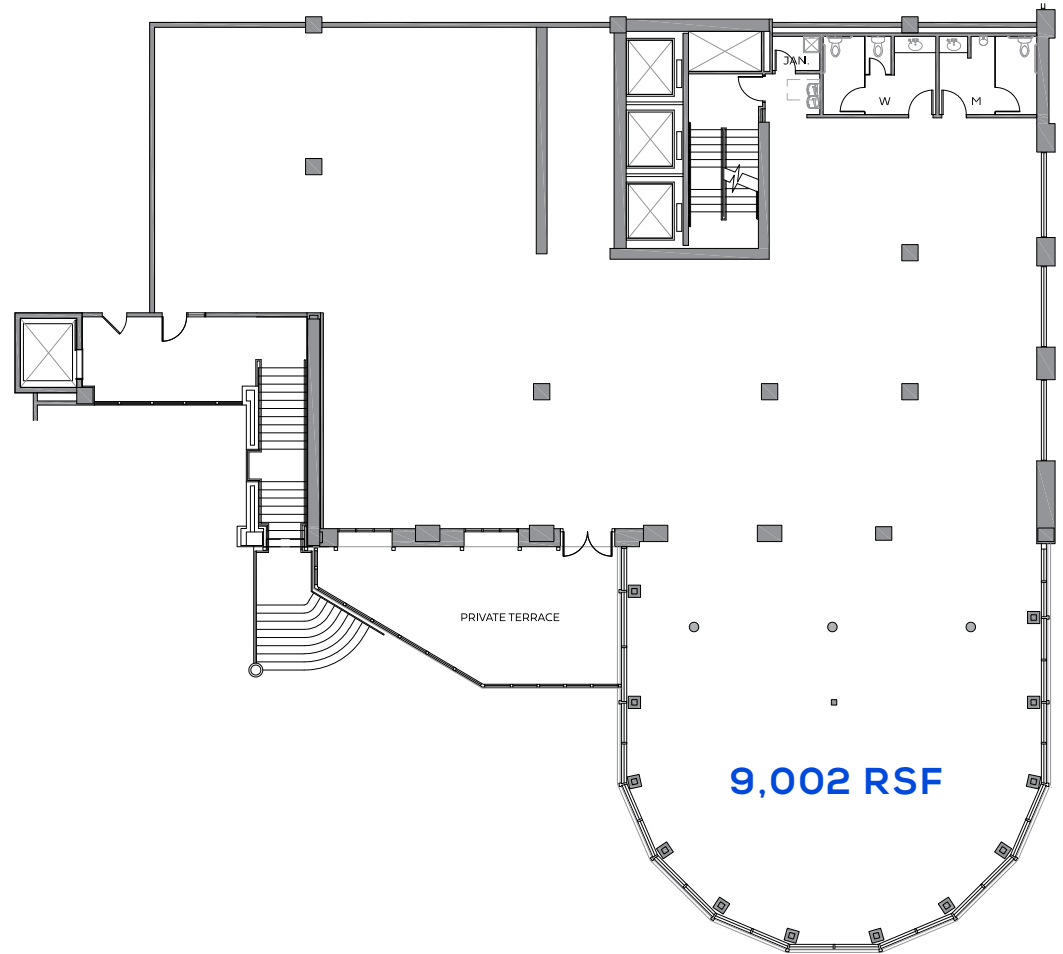

THE
OFFICES
AT SANTANA ROW

**IN
THE
MIX.**

BOUTIQUE STYLE OFFICE SPACE
IN THE HEART OF SANTANA ROW.

AVAILABLE SPACE

355 SANTANA ROW SUITE 5230

- Extensive Glassline
- 13' 10" Ceiling Heights
- Signage on Olin Avenue
- Private Terrace
- Exclusive Access
- 3/1,000 Parking

NOT TO SCALE

THE **BALCONY** SUITE

AVAILABLE SPACE

377 SANTANA ROW SUITE 1195

- First Floor Office Suite
- 17' 8" Ceiling Heights
- Signage on Winchester Blvd.
- Wide-Open Floor Plan
- Exclusive Access
- 3/1,000 Parking

THE OPEN FLOOR SUITE

AVAILABLE SPACE

377 SANTANA ROW SUITE 1180

- First Floor Office Suite
- 17' 8" Ceiling Heights
- Signage on Olsen Drive
- Exclusive Access
- 3/1,000 Parking

NOT TO SCALE

THE FIRST FLOOR SUITE