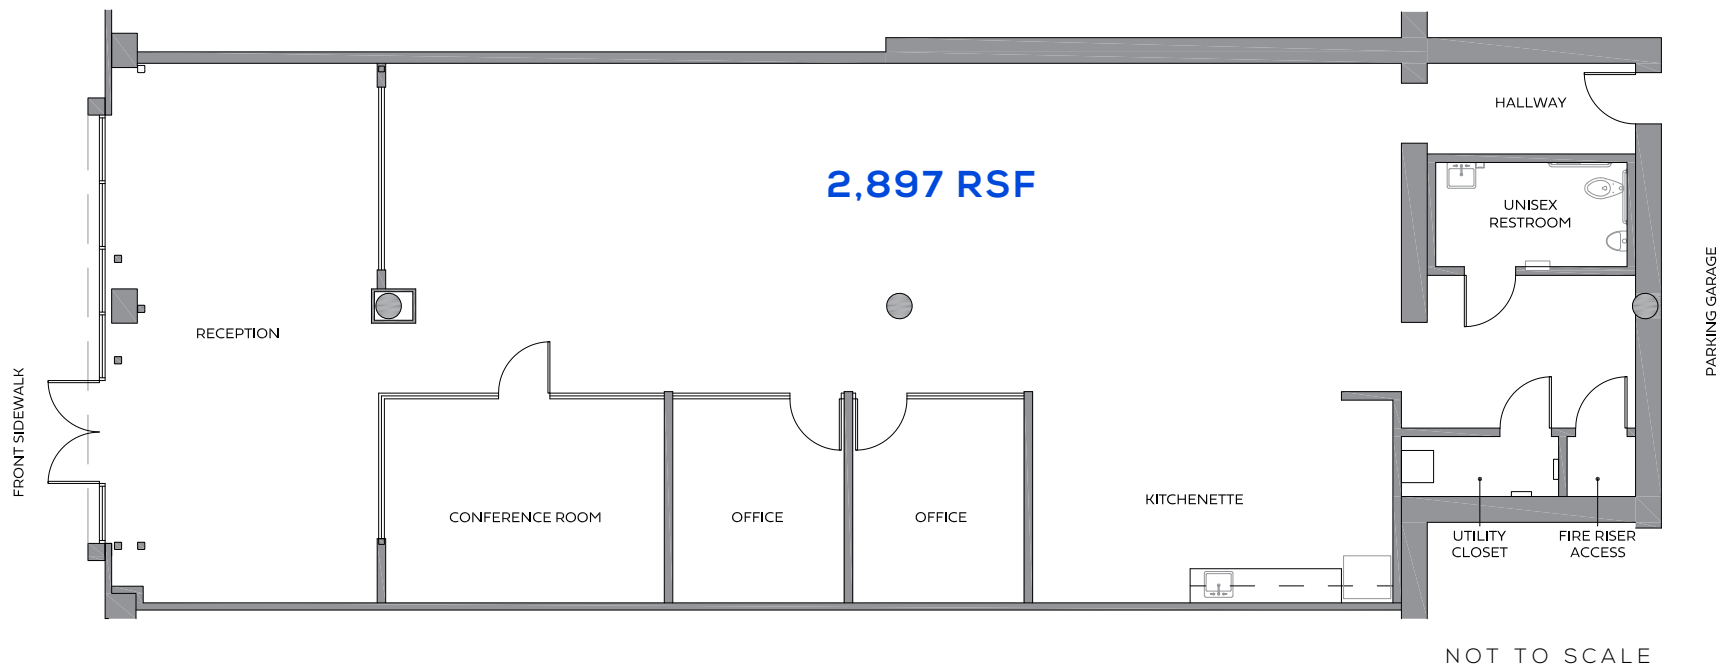

THE
OFFICES
AT SANTANA ROW

**IN
THE
MIX.**

BOUTIQUE STYLE OFFICE SPACE
IN THE HEART OF SANTANA ROW.

AVAILABLE SPACE

355 SANTANA ROW SUITE 5230

- Extensive Glassline
- 13' 10" Ceiling Heights
- Signage on Olin Avenue
- Private Terrace
- Exclusive Access
- 3/1,000 Parking

NOT TO SCALE

THE **BALCONY** SUITE

AVAILABLE SPACE

377 SANTANA ROW SUITE 1195

- First Floor Office Suite
- 17' 8" Ceiling Heights
- Signage on Winchester Blvd.
- Wide-Open Floor Plan
- Exclusive Access
- 3/1,000 Parking

THE OPEN FLOOR SUITE

AVAILABLE SPACE

377 SANTANA ROW SUITE 1180

- First Floor Office Suite
- 17' 8" Ceiling Heights
- Signage on Olsen Drive
- Exclusive Access
- 3/1,000 Parking

NOT TO SCALE

THE FIRST FLOOR SUITE

Free Wi-Fi

AERIAL

355 SUITE 5230
SANTANA ROW 9,002 SF

377 SUITE 1180
SANTANA ROW 2,321 SF

377 SUITE 1195
SANTANA ROW 2,897 SF