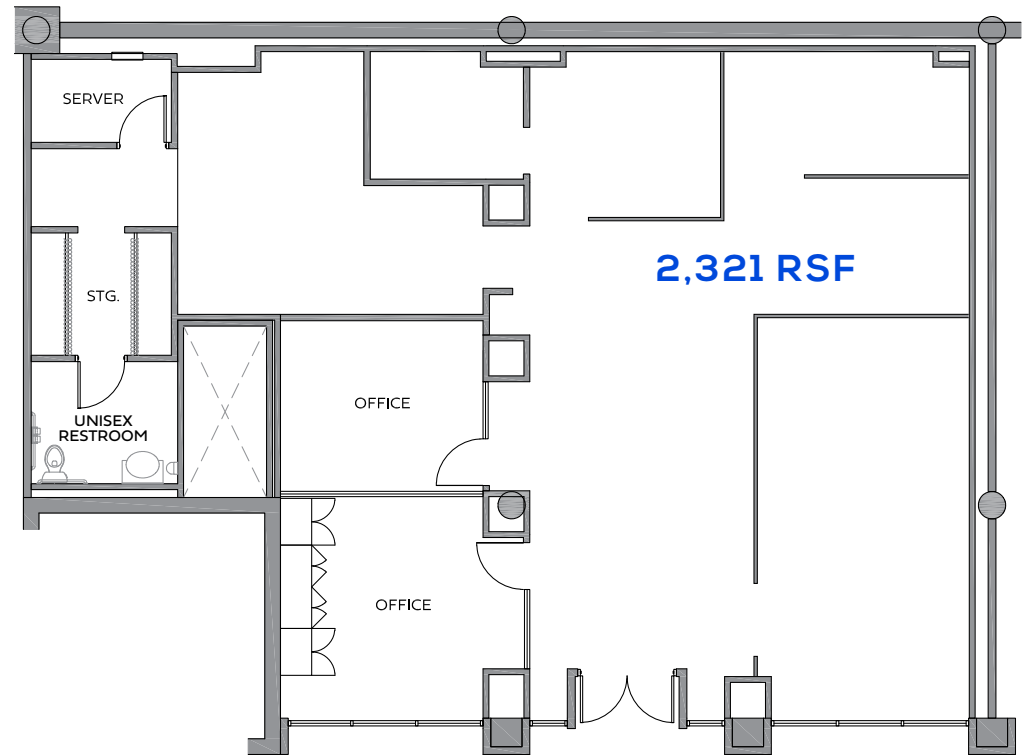

THE
OFFICES
AT SANTANA ROW

**IN
THE
MIX.**

BOUTIQUE STYLE OFFICE SPACE
IN THE HEART OF SANTANA ROW.

AVAILABLE SPACE

355 SANTANA ROW SUITE 5230

- Extensive Glassline
- 13' 10" Ceiling Heights
- Signage on Olin Avenue
- Private Terrace
- Exclusive Access
- 3/1,000 Parking

NOT TO SCALE

THE **BALCONY** SUITE

AVAILABLE SPACE

377 SANTANA ROW SUITE 1195

- First Floor Office Suite
- 17' 8" Ceiling Heights
- Signage on Winchester Blvd.
- Wide-Open Floor Plan
- Exclusive Access
- 3/1,000 Parking

THE OPEN FLOOR SUITE

AVAILABLE SPACE

377 SANTANA ROW SUITE 1180

- First Floor Office Suite
- 17' 8" Ceiling Heights
- Signage on Olsen Drive
- Exclusive Access
- 3/1,000 Parking

NOT TO SCALE

THE FIRST FLOOR SUITE